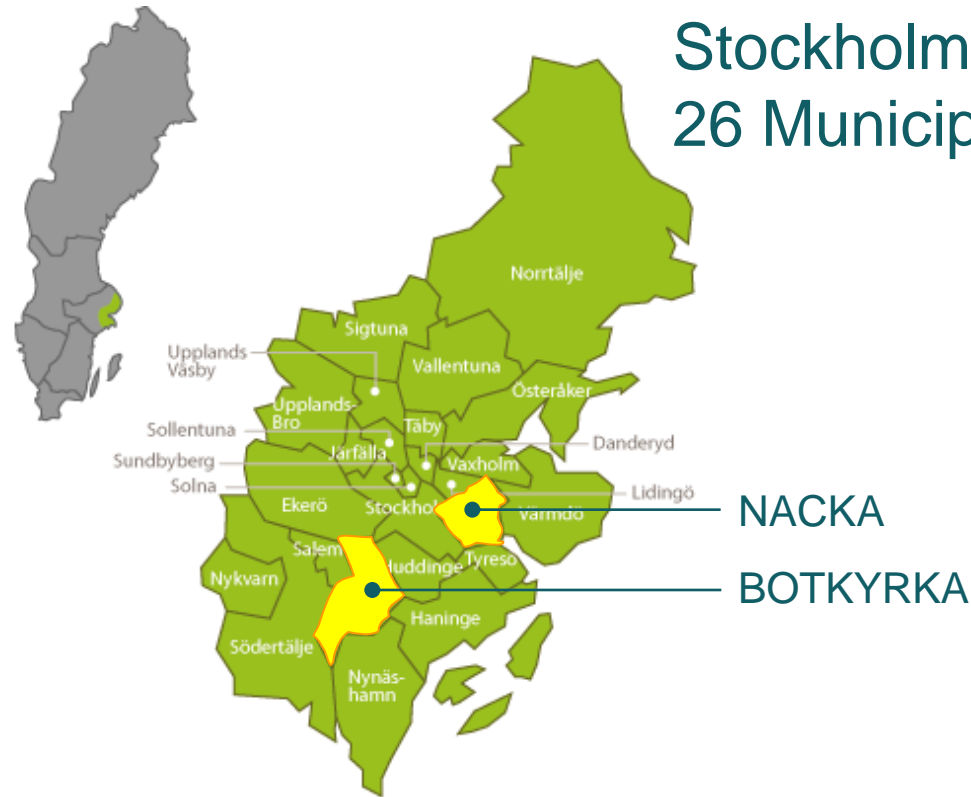

LÅNGT

IFRÅN LAGOM

UBC meeting Sweden 19 – 21 October 2011

Safety and Security in Botkyrka Municipality in co-operation
with the Police and Fire Department

BOTKYRKA
KOMMUN

Långt ifrån lagom

Where are we?

Sweden

Stockholm County
26 Municipalities

NACKA

BOTKYRKA

Botkyrka Municipality - Intercultural

- 82 000 inhabitants
- 37 average age (41 nation)
- 25% under 18 years
- 100 languages
- 50% immigrants or have immigrant parents