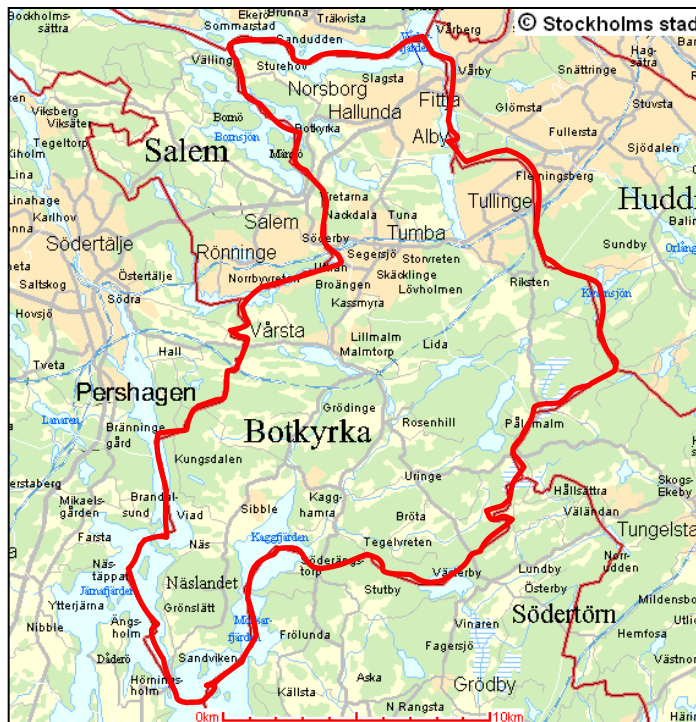

Stockholm County
26 Municipalities

NACKA

BOTKYRKA

Botkyrka Municipality - Intercultural

- 82 000 inhabitants
- 37 average age (41 nation)
- 25% under 18 years
- 100 languages
- 50% immigrants or have immigrant parents